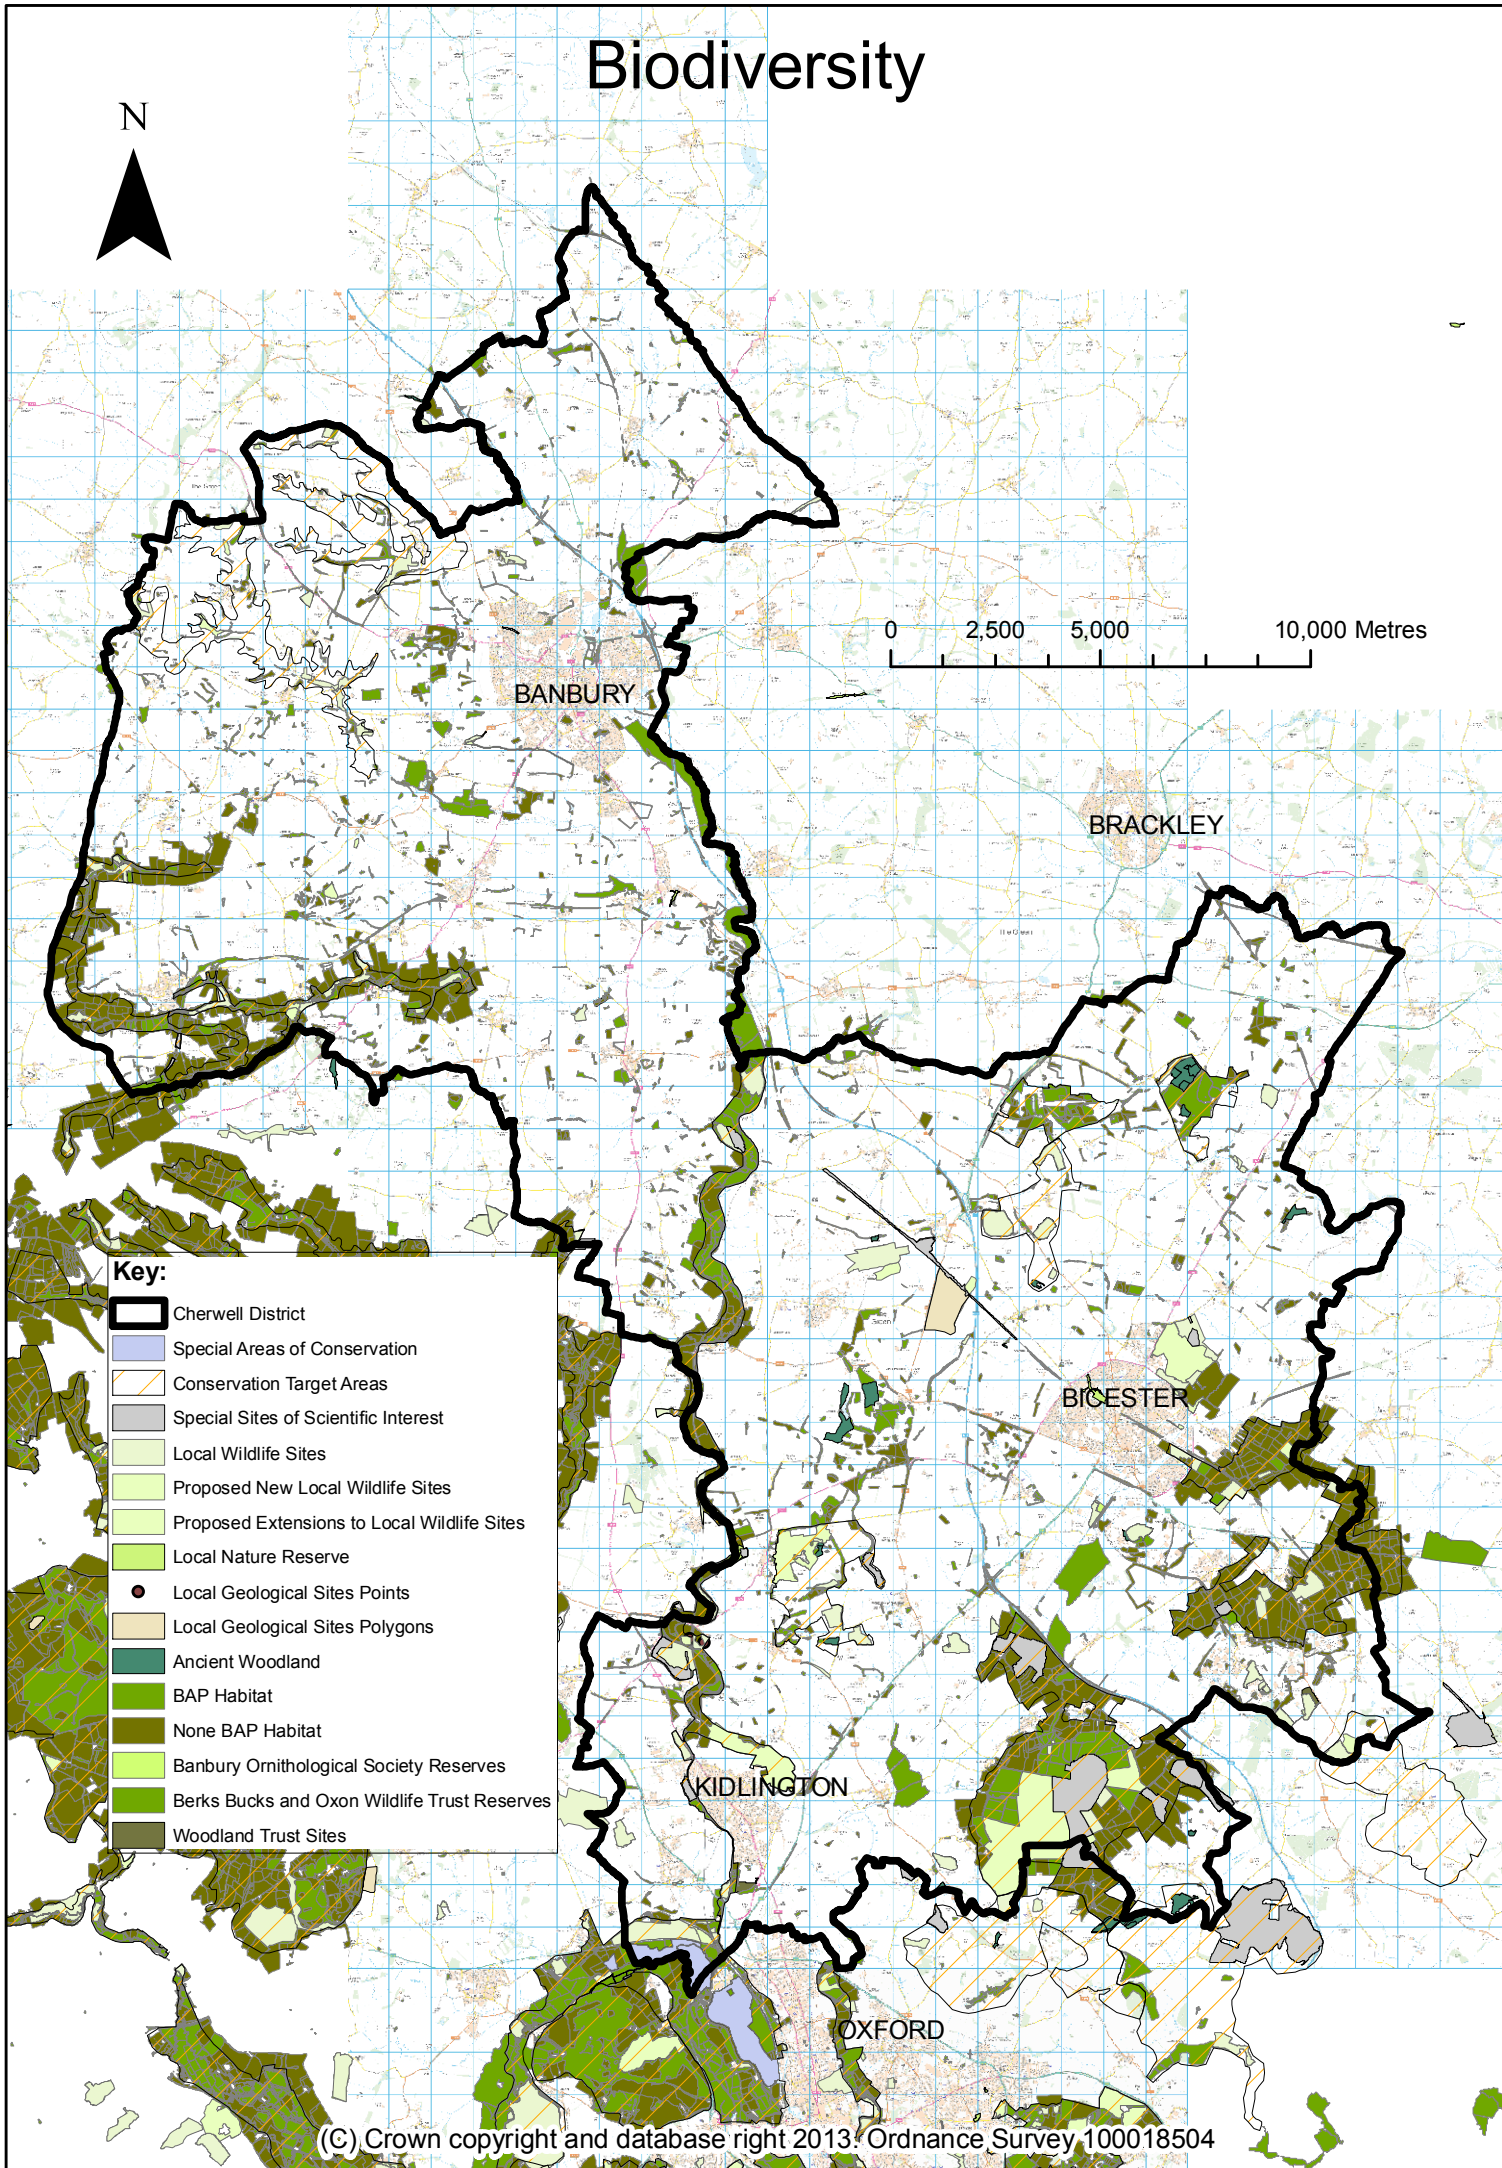

# Biodiversity

0 2,500 5,000 10,000 Metres

## Key:

-  Cherwell District
-  Special Areas of Conservation
-  Conservation Target Areas
-  Special Sites of Scientific Interest
-  Local Wildlife Sites
-  Proposed New Local Wildlife Sites
-  Proposed Extensions to Local Wildlife Sites
-  Local Nature Reserve
-  Local Geological Sites Points
-  Local Geological Sites Polygons
-  Ancient Woodland
-  BAP Habitat
-  None BAP Habitat
-  Banbury Ornithological Society Reserves
-  Berks Bucks and Oxon Wildlife Trust Reserves
-  Woodland Trust Sites